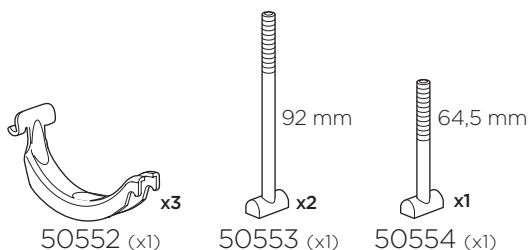

x1 

Key+Lock
= N....
No
N001-N200
Sparepart No
1500001001 - 1500001200

+

Key
No
N001-N200
Sparepart No
1500002001 - 1500002200

8895 Adapter Kit

52678