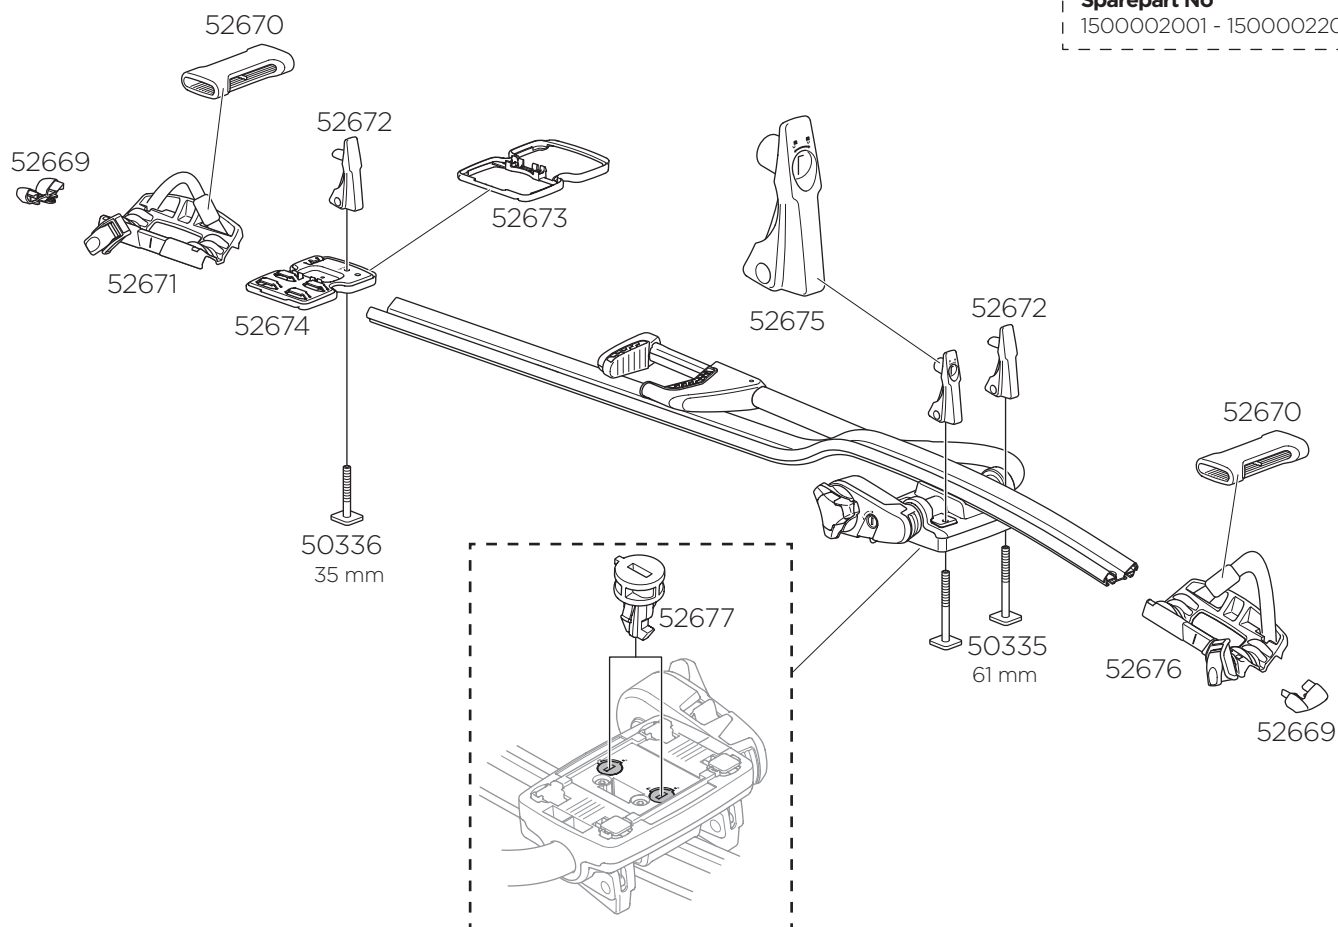

x1 

Key+Lock
= N....
No
N001-N200
Sparepart No
1500001001 - 1500001200

+

Key
No
N001-N200
Sparepart No
1500002001 - 1500002200

8895 Adapter Kit

52678